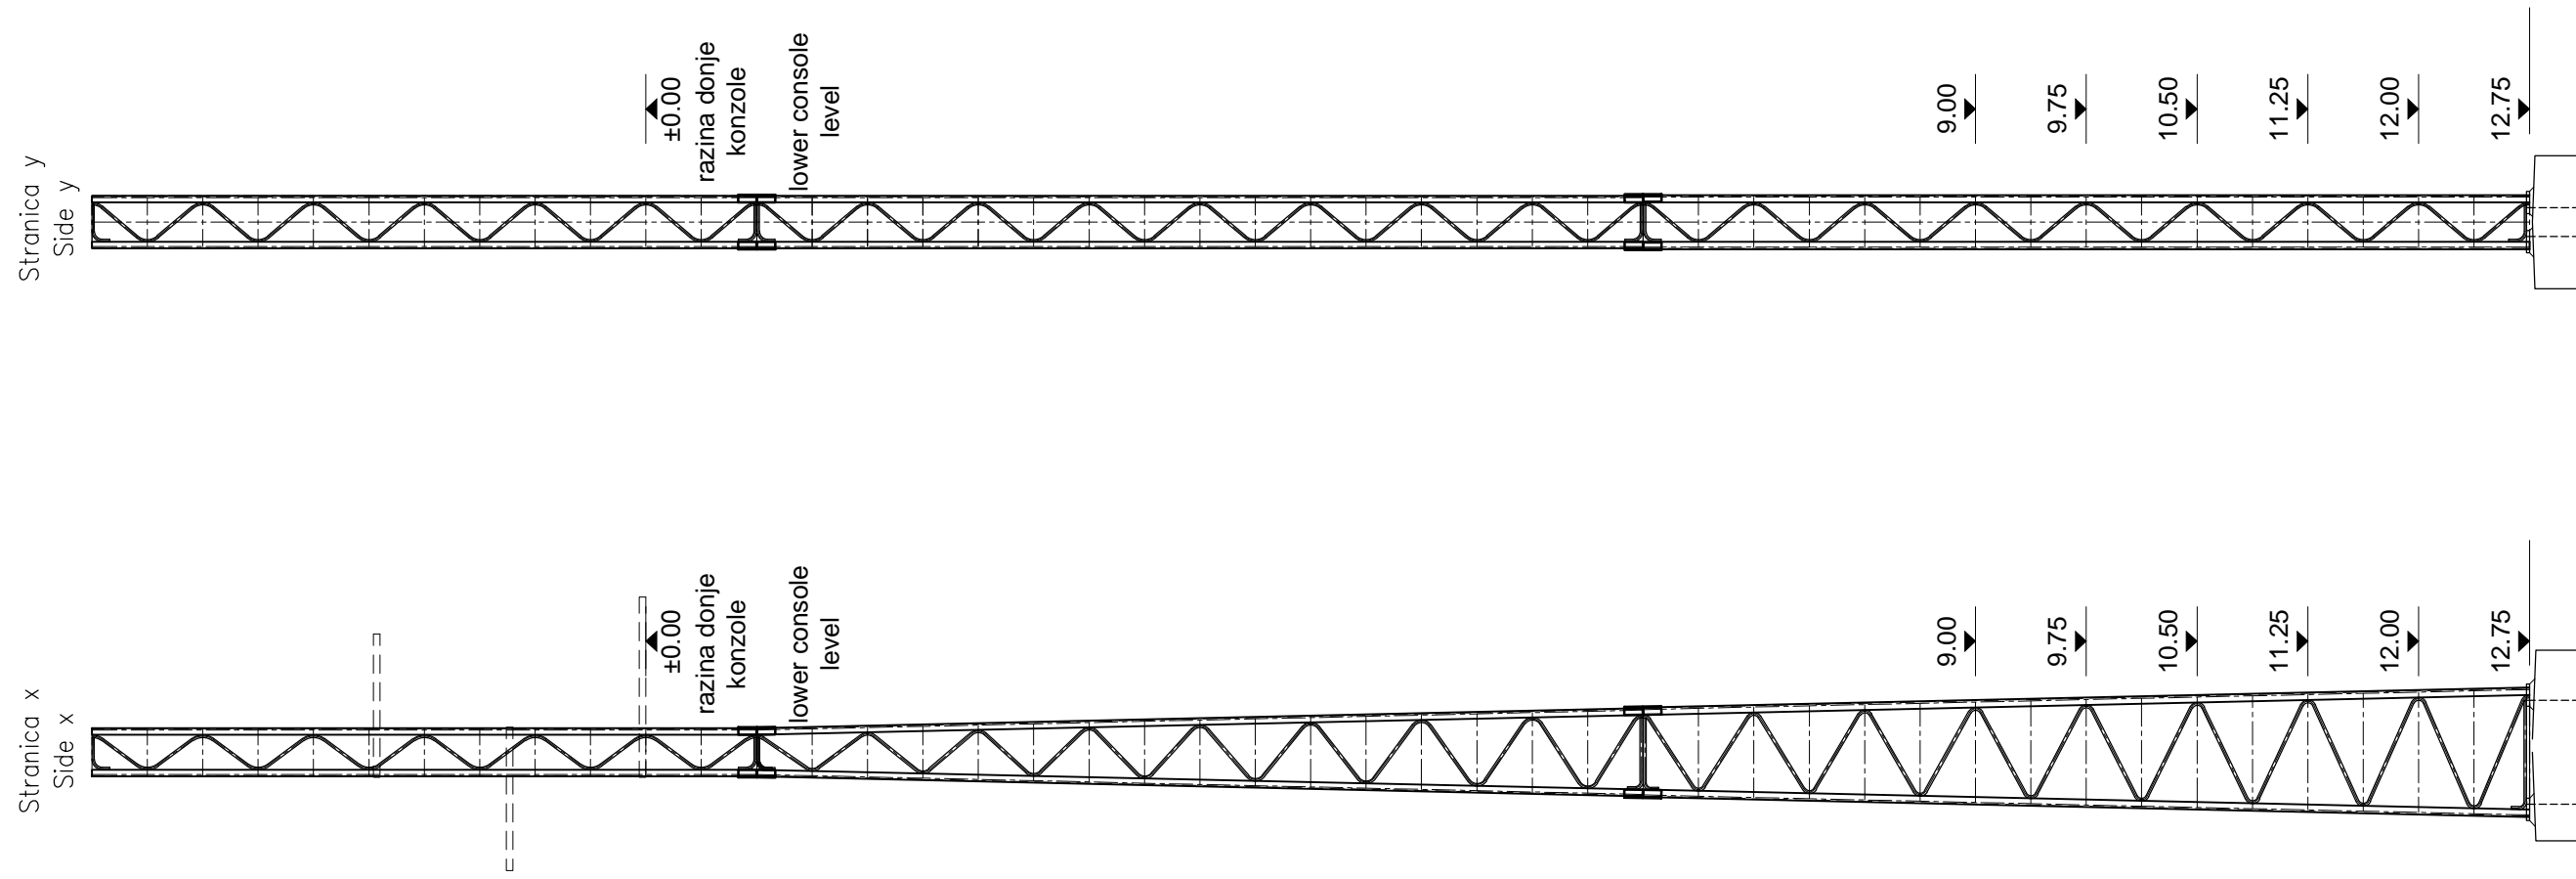

NOSIVI STUPOVI - UŽA SILHUETA
 M 1:50
SUSPENSION TOWERS - NARROW SILHOUETTE
 Scale 1:50

Presjek na vrhu
 M 1:20
Cross-section on top
 Scale 1:20

Presjek na dnu
 M 1:20
Cross-section at base
 Scale 1:20

Napomene:

- : ▼ relativna kota
- : Sve mjere u mm, visinske kote u m

Notes:

- : ▼ relative height
- : All dimensions in mm, height in m

NOSIVI STUPOVI - ŠIRA SILHUETA

M 1:50

SUSPENSION TOWER - WIDER SILHOUETTE

Scale 1:50

Presjek na vrhu
 M 1:20
Cross-section on top
 Scale 1:20

Presjek na dnu
 M 1:20
Cross-section at base
 Scale 1:20

Napomene:

- : ▼ relativna kota
- : Sve mjere u mm, visinske kote u m

Notes:

- : ▼ relative height
- : All dimensions in mm, height in m