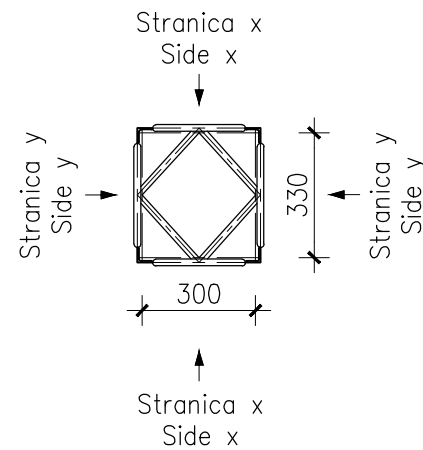

NOSIVI STUPOVI - UŽA SILHUETA
 M 1:50
SUSPENSION TOWERS - NARROW SILHOUETTE
 Scale 1:50

Presjek na vrhu
 M 1:20
Cross-section on top
 Scale 1:20

Presjek na dnu
 M 1:20
Cross-section at base
 Scale 1:20

Napomene:

- : ▼ relativna kota
- : Sve mjere u mm, visinske kote u m

Notes:

- : ▼ relative height
- : All dimensions in mm, height in m

NOSIVI STUPOVI - ŠIRA SILHUETA

M 1:50

SUSPENSION TOWER - WIDER SILHOUETTE

Scale 1:50

Presjek na vrhu
 M 1:20
Cross-section on top
 Scale 1:20

Presjek na dnu
 M 1:20
Cross-section at base
 Scale 1:20

Napomene:

- : ▼ relativna kota
- : Sve mjere u mm, visinske kote u m

Notes:

- : ▼ relative height
- : All dimensions in mm, height in m