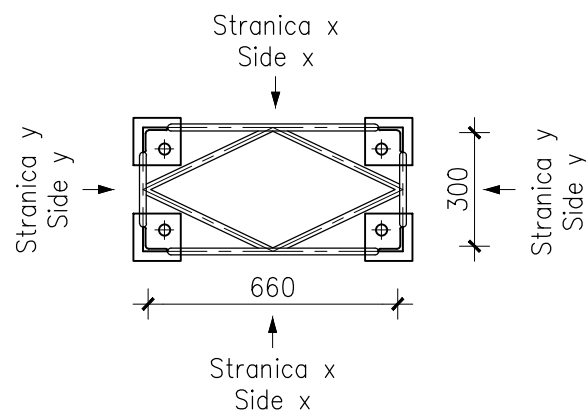

NOSIVI STUPOVI - UŽA SILHUETA
 M 1:50
SUSPENSION TOWERS - NARROW SILHOUETTE
 Scale 1:50

Presjek na vrhu
 M 1:20
Cross-section on top
 Scale 1:20

Presjek na dnu
 M 1:20
Cross-section at base
 Scale 1:20

Napomene:

- : ▼ relativna kota
- : Sve mjere u mm, visinske kote u m

Notes:

- : ▼ relative height
- : All dimensions in mm, height in m

NOSIVI STUPOVI - ŠIRA SILHUETA

M 1:50

SUSPENSION TOWER - WIDER SILHOUETTE

Scale 1:50

Presjek na vrhu
 M 1:20
Cross-section on top
 Scale 1:20

Presjek na dnu
 M 1:20
Cross-section at base
 Scale 1:20

Napomene:

- : ▼ relativna kota
- : Sve mjere u mm, visinske kote u m

Notes:

- : ▼ relative height
- : All dimensions in mm, height in m