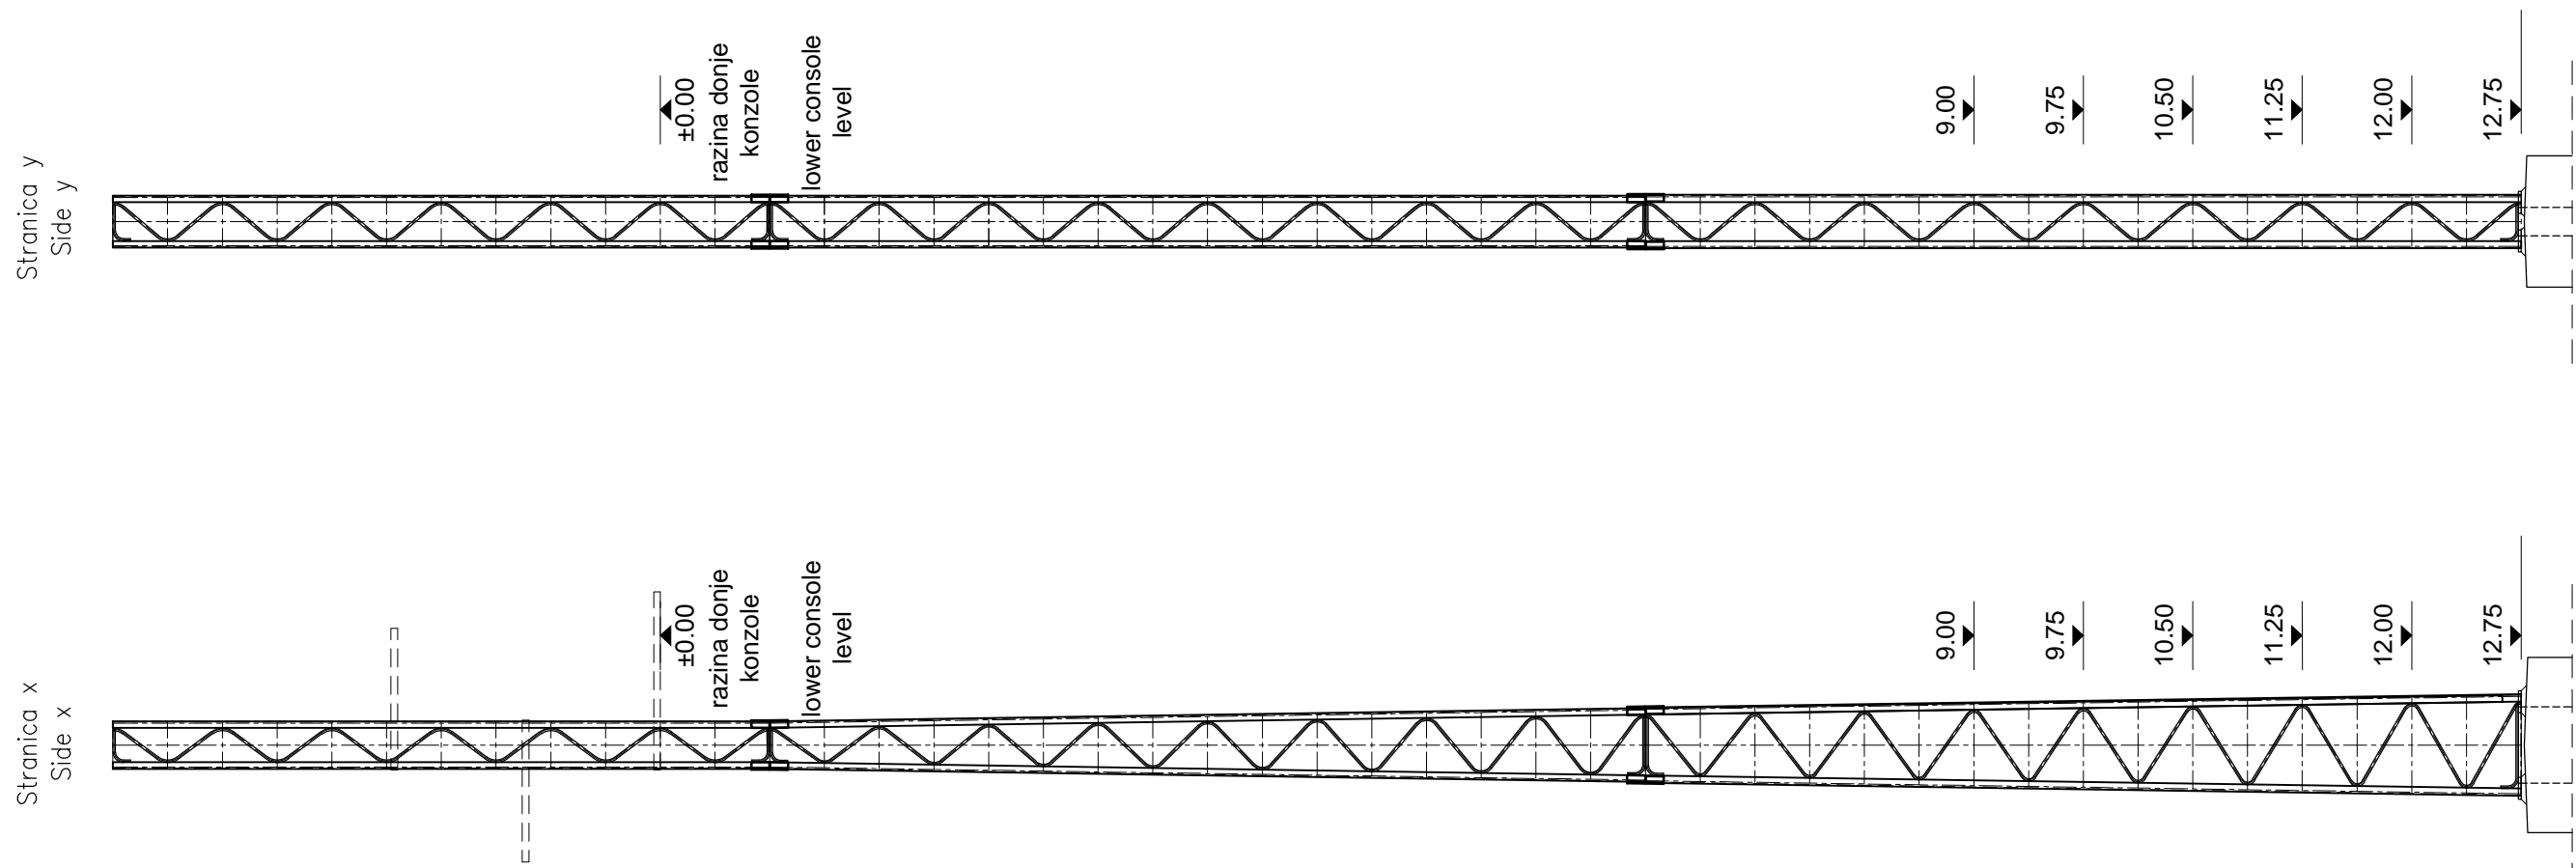

NOSIVI STUPOVI - UŽA SILHUETA
 M 1:50
SUSPENSION TOWERS - NARROW SILHOUETTE
 Scale 1:50

Presjek na vrhu
 M 1:20
Cross-section on top
 Scale 1:20

Presjek na dnu
 M 1:20
Cross-section at base
 Scale 1:20

Napomene:

- : ▼ relativna kota
- : Sve mjere u mm, visinske kote u m

Notes:

- : ▼ relative height
- : All dimensions in mm, height in m

NOSIVI STUPOVI - ŠIRA SILHUETA

M 1:50

SUSPENSION TOWER - WIDER SILHOUETTE

Scale 1:50

Presjek na vrhu
 M 1:20
Cross-section on top
 Scale 1:20

Presjek na dnu
 M 1:20
Cross-section at base
 Scale 1:20

Napomene:

- : ▼ relativna kota
- : Sve mjere u mm, visinske kote u m

Notes:

- : ▼ relative height
- : All dimensions in mm, height in m