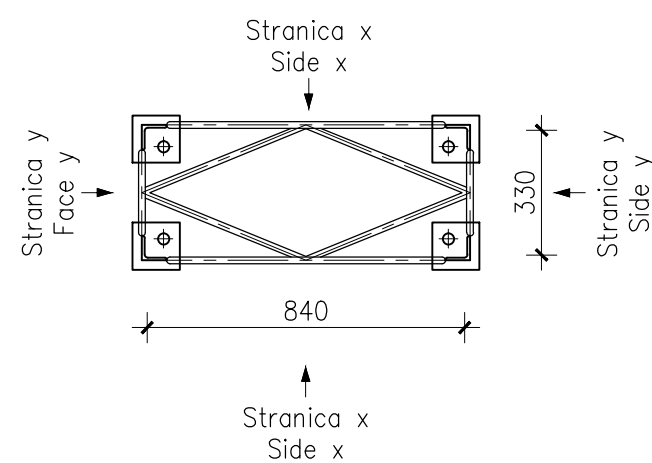

NOSIVI STUPOVI - UŽA SILHUETA
 M 1:50
SUSPENSION TOWERS - NARROW SILHOUETTE
 Scale 1:50

Presjek na vrhu
 M 1:20
Cross-section on top
 Scale 1:20

Presjek na dnu
 M 1:20
Cross-section at base
 Scale 1:20

Napomene:

- : ▼ relativna kota
- : Sve mjere u mm, visinske kote u m

Notes:

- : ▼ relative height
- : All dimensions in mm, height in m

NOSIVI STUPOVI - ŠIRA SILHUETA

M 1:50

SUSPENSION TOWER - WIDER SILHOUETTE

Scale 1:50

Presjek na vrhu
 M 1:20
Cross-section on top
 Scale 1:20

Presjek na dnu
 M 1:20
Cross-section at base
 Scale 1:20

Napomene:

- : ▼ relativna kota
- : Sve mjere u mm, visinske kote u m

Notes:

- : ▼ relative height
- : All dimensions in mm, height in m