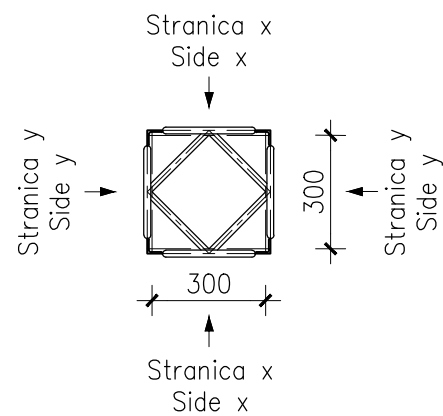

NOSIVI STUPOVI - UŽA SILHUETA
 M 1:50
SUSPENSION TOWERS - NARROW SILHOUETTE
 Scale 1:50

Presjek na vrhu
 M 1:20
Cross-section on top
 Scale 1:20

Presjek na dnu
 M 1:20
Cross-section at base
 Scale 1:20

Napomene:

- : ▼ relativna kota
- : Sve mjere u mm, visinske kote u m

Notes:

- : ▼ relative height
- : All dimensions in mm, height in m

NOSIVI STUPOVI - ŠIRA SILHUETA

M 1:50

SUSPENSION TOWER - WIDER SILHOUETTE

Scale 1:50

Presjek na vrhu
 M 1:20
Cross-section on top
 Scale 1:20

Presjek na dnu
 M 1:20
Cross-section at base
 Scale 1:20

Napomene:

- : ▼ relativna kota
- : Sve mjere u mm, visinske kote u m

Notes:

- : ▼ relative height
- : All dimensions in mm, height in m